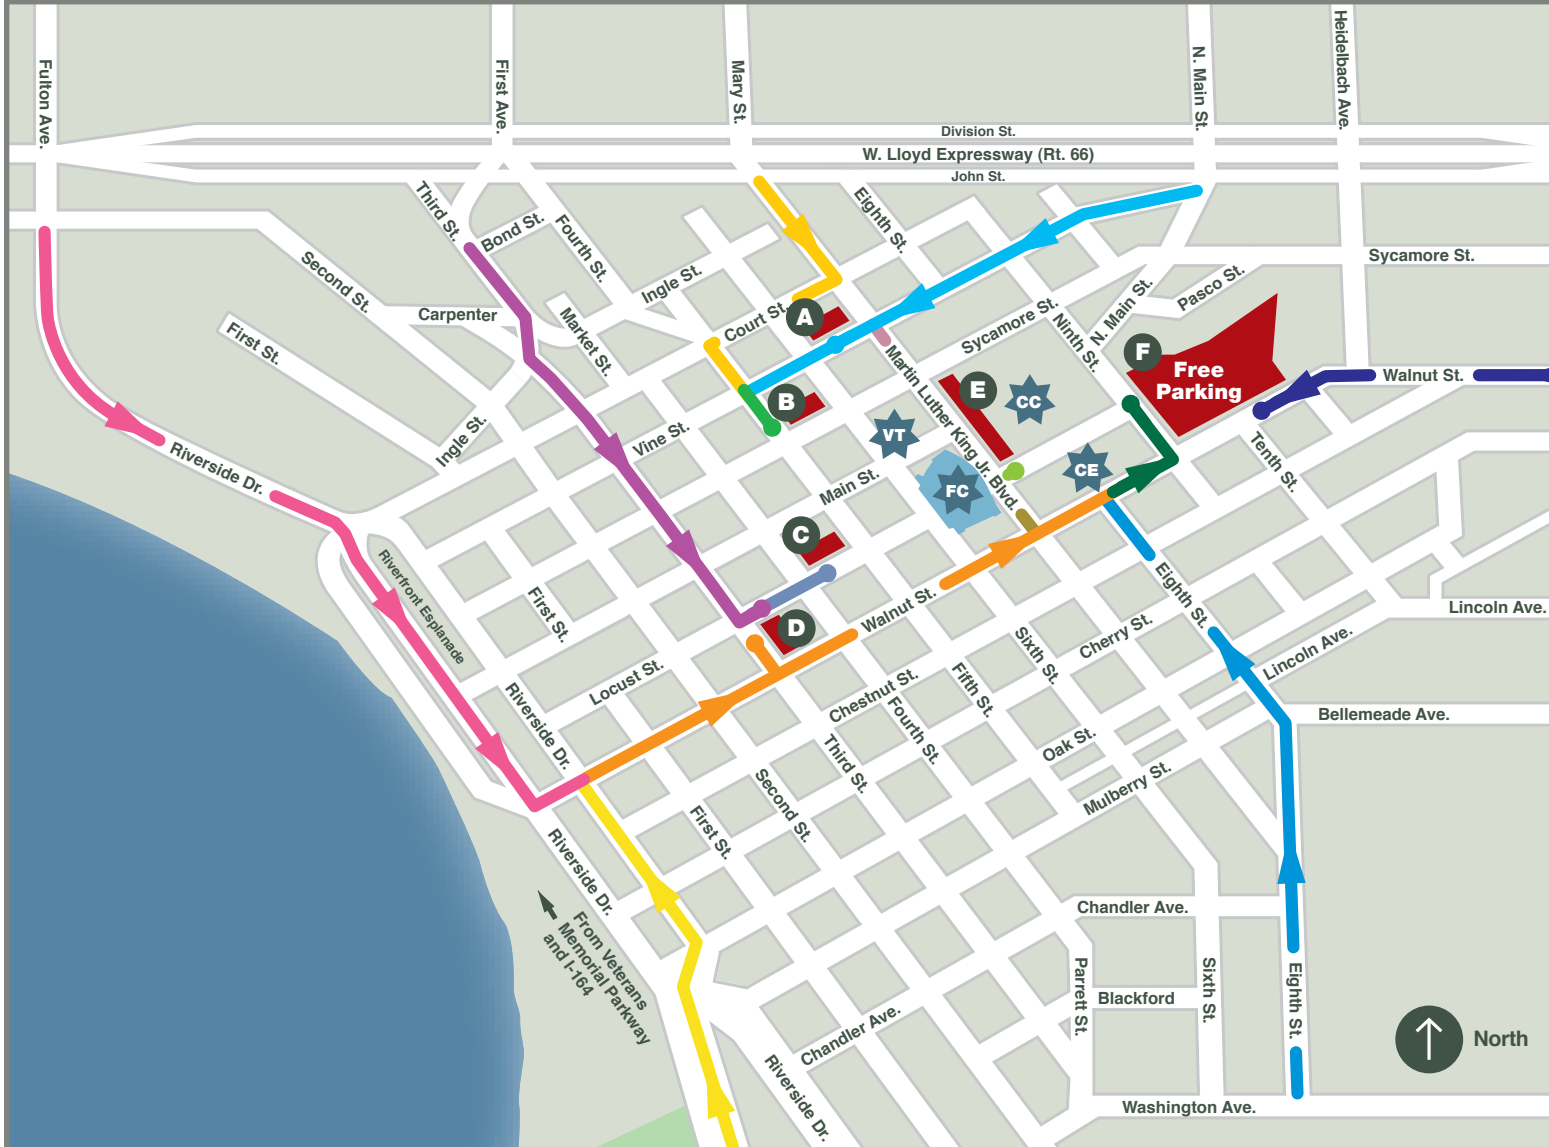

Inbound Options

Follow an indicated pattern of directional arrows to lead you to the appropriate parking structure.

- Circles indicate entry points

- A Reserved Parking Lot**
 - 1 →
 - 2 →
- B Sycamore Street Parking Garage**
 - 3 →
 - 4 →
- C Locust Street Parking Garage**
 - 5 →
- D Third Street Parking Garage**
 - 6 →
 - 7 →
 - 8 →
- E ADA Parking Lot**
 - 9 →
 - 10 →
 - 11 →
- F Civic Center Lot - FREE Parking Lot**
 - 12 →
 - 13 →
 - 14 →
 - 15 →

★ Landmarks

- CC Civic Center – City/County Government
- CE The Centre
- FC Ford Center
- VT The Victory Theatre

Outbound Options

Follow an indicated pattern of directional arrows to lead you to the appropriate exit.

- Circles indicate exit points

- A Reserved Parking Lot**
 - 1 →
 - 2 →
- B Sycamore Street Parking Garage**
 - 3 →
 - 4 →
- C Locust Street Parking Garage**
 - 5 →
- D Third Street Parking Garage**
 - 6 →
 - 7 →
- E ADA Parking Lot**
 - 8 →
- F Civic Center Lot - FREE Parking Lot**
 - 9 →
 - 10 →
 - 11 →

★ Landmarks

- CC Civic Center – City/County Government
- CE The Centre
- FC Ford Center
- VT The Victory Theatre